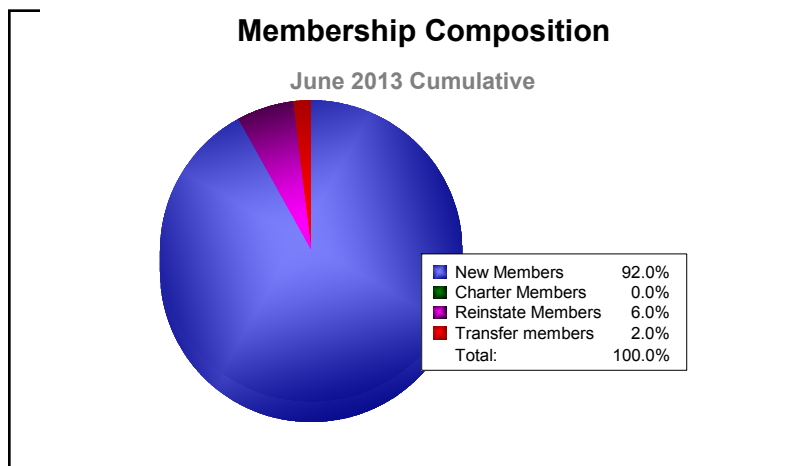

Year	New Clubs	Dropped Clubs	Gain/Loss Clubs	New Members	Charter Members	Reinstate Members	Transfer Members	Total Member Added	Total Members Dropped	Gain/Loss Members
2008-2009	1	0	1	28	25	19	2	74	-78	-4
2009-2010	0	-1	-1	41	8	5	6	60	-65	-5
2010-2011	0	0	0	57	0	2	15	74	-50	24
2011-2012	0	0	0	35	0	6	4	45	-80	-35
2012-2013	0	0	0	46	0	3	1	50	-58	-8
Average	0	0	0	41	7	7	6	61	-66	-6