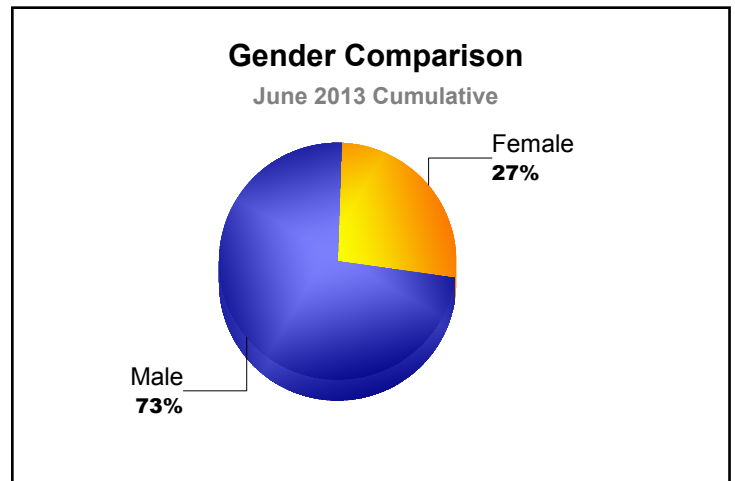

Year	New Clubs	Dropped Clubs	Gain/Loss Clubs	New Members	Charter Members	Reinstate Members	Transfer Members	Total Member Added	Total Members Dropped	Gain/Loss Members
2008-2009	1	0	1	28	25	19	2	74	-78	-4
2009-2010	0	-1	-1	41	8	5	6	60	-65	-5
2010-2011	0	0	0	57	0	2	15	74	-50	24
2011-2012	0	0	0	35	0	6	4	45	-80	-35
2012-2013	0	0	0	46	0	3	1	50	-58	-8
Average	0	0	0	41	7	7	6	61	-66	-6