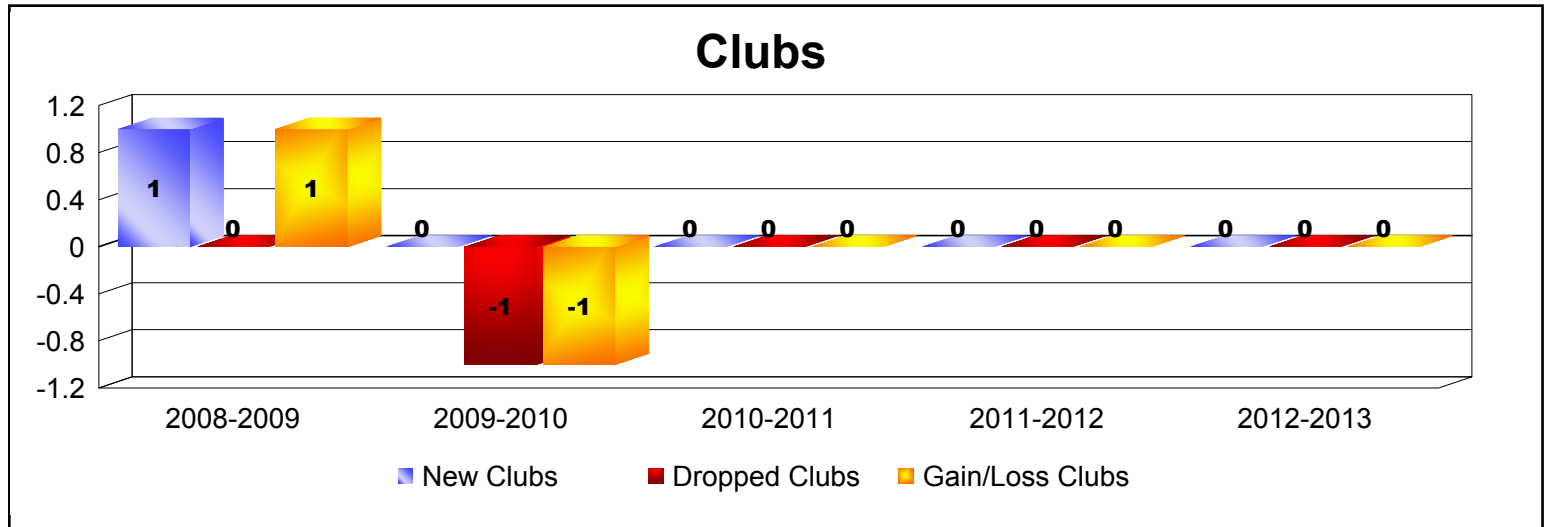

Year	New Clubs	Dropped Clubs	Gain/Loss Clubs	New Members	Charter Members	Reinstate Members	Transfer Members	Total Member Added	Total Members Dropped	Gain/Loss Members
2008-2009	1	0	1	28	25	19	2	74	-78	-4
2009-2010	0	-1	-1	41	8	5	6	60	-65	-5
2010-2011	0	0	0	57	0	2	15	74	-50	24
2011-2012	0	0	0	35	0	6	4	45	-80	-35
2012-2013	0	0	0	46	0	3	1	50	-58	-8
Average	0	0	0	41	7	7	6	61	-66	-6

Year	New Clubs	Dropped Clubs	Gain/Loss Clubs	New Members	Charter Members	Reinstate Members	Transfer Members	Total Member Added	Total Members Dropped	Gain/Loss Members
2008-2009	1	0	1	40	20	4	4	68	-92	-24
2009-2010	0	0	0	53	3	5	3	64	-93	-29
2010-2011	0	0	0	34	0	6	5	45	-67	-22
2011-2012	0	0	0	45	0	3	3	51	-49	2
2012-2013	0	0	0	70	0	2	3	75	-72	3
Average	0	0	0	48	5	4	4	61	-75	-14