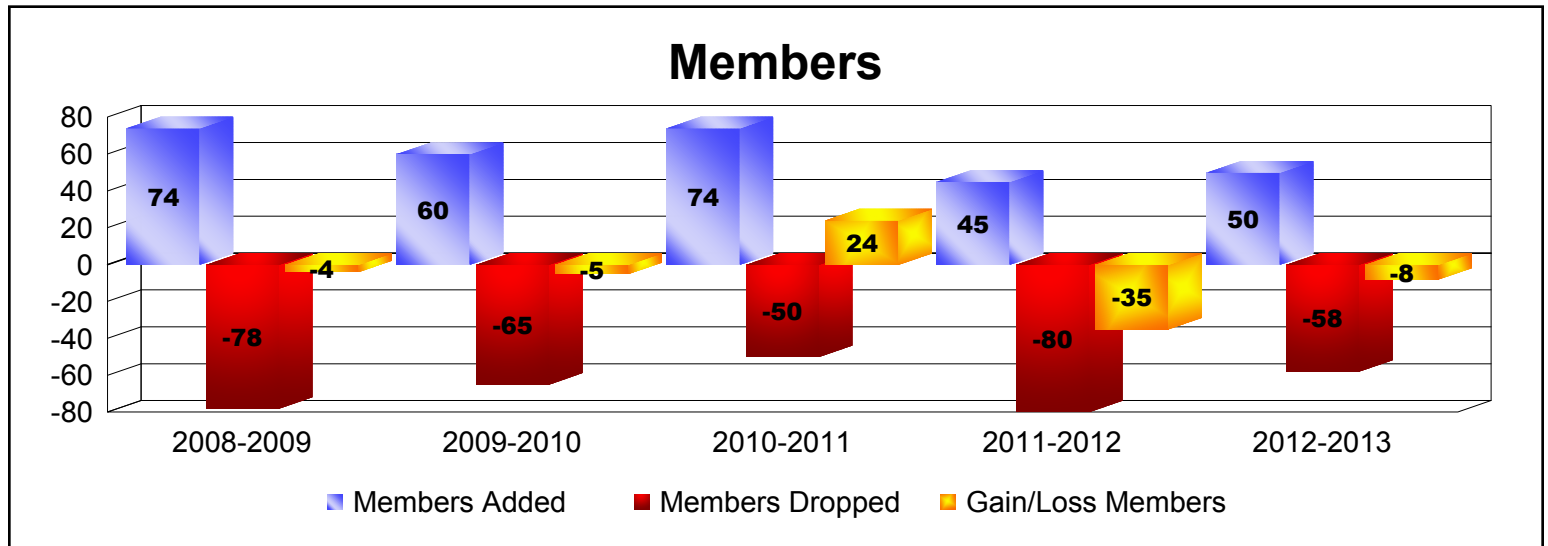

Year	New Clubs	Dropped Clubs	Gain/Loss Clubs	New Members	Charter Members	Reinstate Members	Transfer Members	Total Member Added	Total Members Dropped	Gain/Loss Members
2008-2009	1	0	1	28	25	19	2	74	-78	-4
2009-2010	0	-1	-1	41	8	5	6	60	-65	-5
2010-2011	0	0	0	57	0	2	15	74	-50	24
2011-2012	0	0	0	35	0	6	4	45	-80	-35
2012-2013	0	0	0	46	0	3	1	50	-58	-8
Average	0	0	0	41	7	7	6	61	-66	-6

Year	New Clubs	Dropped Clubs	Gain/Loss Clubs	New Members	Charter Members	Reinstate Members	Transfer Members	Total Member Added	Total Members Dropped	Gain/Loss Members
2008-2009	1	0	1	40	20	4	4	68	-92	-24
2009-2010	0	0	0	53	3	5	3	64	-93	-29
2010-2011	0	0	0	34	0	6	5	45	-67	-22
2011-2012	0	0	0	45	0	3	3	51	-49	2
2012-2013	0	0	0	70	0	2	3	75	-72	3
Average	0	0	0	48	5	4	4	61	-75	-14